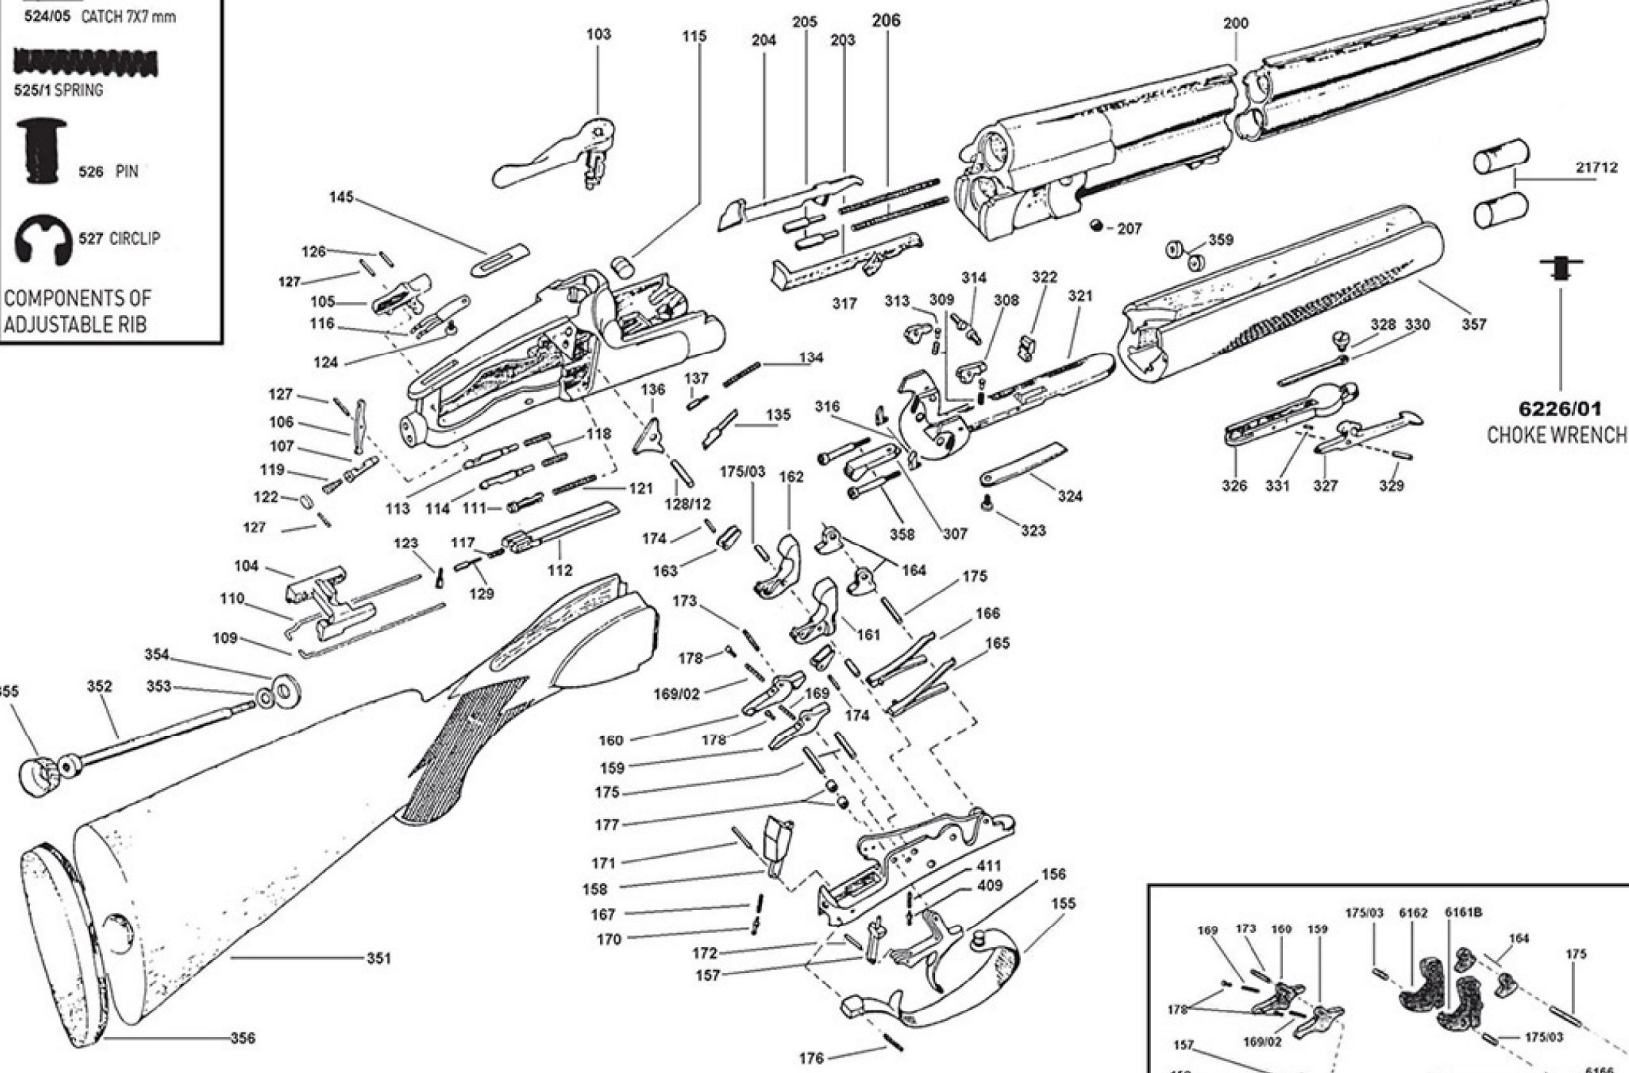

524/06 CATCH 11X11 mm

524/05 CATCH 7X7 mm

525/1 SPRING

526 PIN

527 CIRCLIP

COMPONENTS OF ADJUSTABLE RIB

DETAILS OF 12GA MODELS WITH REMOVABLE TRIGGER GROUP

SELECTIVE TRIGGER GROUP

ADJUSTABLE AND SELECTIVE TRIGGER GROUP

ADJUSTABLE TRIGGER GROUP

DETACHABLE TRIGGER GROUP WITH COIL SPRING

OLD TYPE TOP LEVER ASSEMBLY

DOUBLE TRIGGER