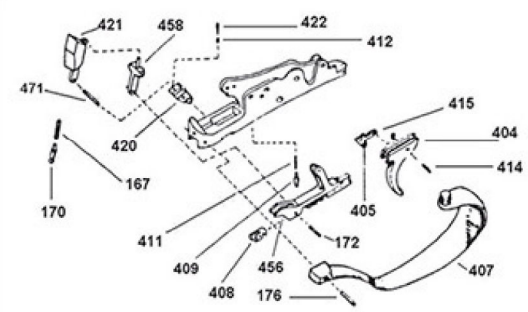

524/06 CATCH 11X11 mm

524/05 CATCH 7X7 mm

525/1 SPRING

526 PIN

527 CIRCLIP

COMPONENTS OF ADJUSTABLE RIB

DETAILS OF 12GA MODELS WITH REMOVABLE TRIGGER GROUP

SELECTIVE TRIGGER GROUP

ADJUSTABLE AND SELECTIVE TRIGGER GROUP

ADJUSTABLE TRIGGER GROUP

DETACHABLE TRIGGER GROUP WITH COIL SPRING

OLD TYPE TOP LEVER ASSEMBLY

DOUBLE TRIGGER