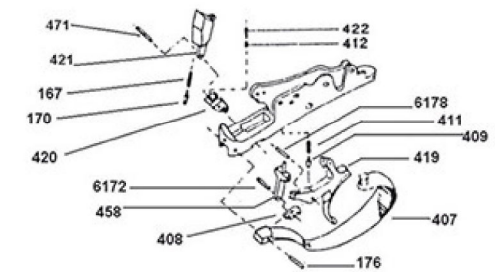

524/06 CATCH 11X11 mm

524/05 CATCH 7X7 mm

525/1 SPRING

526 PIN

527 CIRCLIP

COMPONENTS OF ADJUSTABLE RIB

DETAILS OF 12GA MODELS WITH REMOVABLE TRIGGER GROUP

SELECTIVE TRIGGER GROUP

ADJUSTABLE AND SELECTIVE TRIGGER GROUP

ADJUSTABLE TRIGGER GROUP

DETACHABLE TRIGGER GROUP WITH COIL SPRING

OLD TYPE TOP LEVER ASSEMBLY

DOUBLE TRIGGER