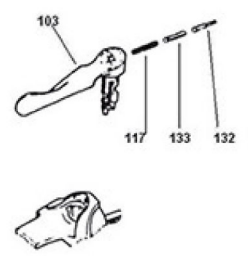

524/06 CATCH 11X11 mm

524/05 CATCH 7X7 mm

525/1 SPRING

526 PIN

527 CIRCLIP

COMPONENTS OF ADJUSTABLE RIB

DETAILS OF 12GA MODELS WITH REMOVABLE TRIGGER GROUP

SELECTIVE TRIGGER GROUP

ADJUSTABLE AND SELECTIVE TRIGGER GROUP

ADJUSTABLE TRIGGER GROUP

DETACHABLE TRIGGER GROUP WITH COIL SPRING

OLD TYPE TOP LEVER ASSEMBLY

DOUBLE TRIGGER