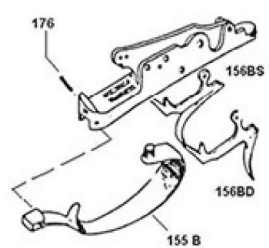

524/06 CATCH 11X11 mm

524/05 CATCH 7X7 mm

525/1 SPRING

526 PIN

527 CIRCLIP

COMPONENTS OF ADJUSTABLE RIB

DETAILS OF 12GA MODELS WITH REMOVABLE TRIGGER GROUP

SELECTIVE TRIGGER GROUP

ADJUSTABLE AND SELECTIVE TRIGGER GROUP

ADJUSTABLE TRIGGER GROUP

DETACHABLE TRIGGER GROUP WITH COIL SPRING

OLD TYPE TOP LEVER ASSEMBLY

DOUBLE TRIGGER