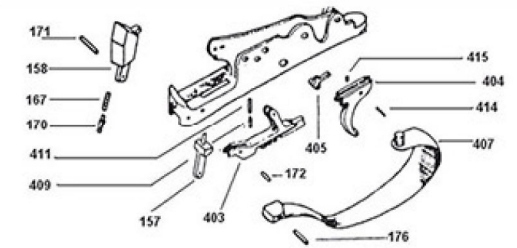

524/06 CATCH 11X11 mm

524/05 CATCH 7X7 mm

525/1 SPRING

526 PIN

527 CIRCLIP

COMPONENTS OF ADJUSTABLE RIB

DETAILS OF 12GA MODELS WITH REMOVABLE TRIGGER GROUP

SELECTIVE TRIGGER GROUP

ADJUSTABLE AND SELECTIVE TRIGGER GROUP

ADJUSTABLE TRIGGER GROUP

DETACHABLE TRIGGER GROUP WITH COIL SPRING

OLD TYPE TOP LEVER ASSEMBLY

DOUBLE TRIGGER