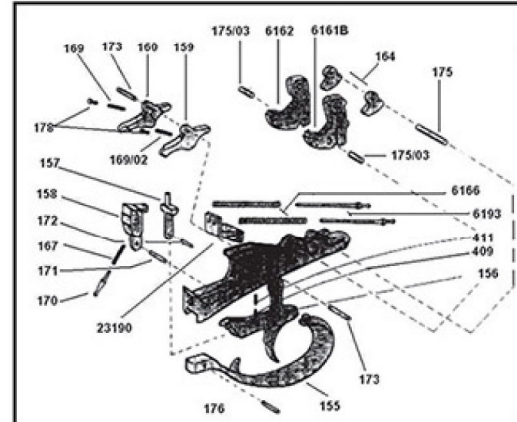

524/06 CATCH 11X11 mm

524/05 CATCH 7X7 mm

525/1 SPRING

526 PIN

527 CIRCLIP

COMPONENTS OF ADJUSTABLE RIB

DETAILS OF 12GA MODELS WITH REMOVABLE TRIGGER GROUP

SELECTIVE TRIGGER GROUP

ADJUSTABLE AND SELECTIVE TRIGGER GROUP

ADJUSTABLE TRIGGER GROUP

DETACHABLE TRIGGER GROUP WITH COIL SPRING

OLD TYPE TOP LEVER ASSEMBLY

DOUBLE TRIGGER